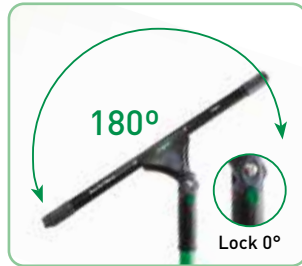

### ErgoTec® NINJA WINDOW SQUEEGEE

Complete with NINJA Channel and professional soft rubber.

- Ergonomic handle with 180° swivel
- Handle with TriLoc mechanism for secure hold of the channel
- Extruded Aircraft Aluminum T6 Channel: will not bend or break
- Fits securely to pole with Locking Cone

Part No.	Angle	Size	Rubber	Pack
EN300	40°	30 cm	Soft	5
EN350	40°	35 cm	Soft	5
EN450	40°	45 cm	Soft	5
E3300	30°	30 cm	Soft	5
E3350	30°	35 cm	Soft	5
E3450	30°	45 cm	Soft	5

Choose between 40° and 30° head angle versions