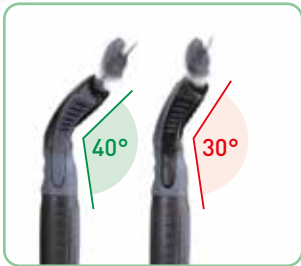

Choose between 40° and 30° head angle versions